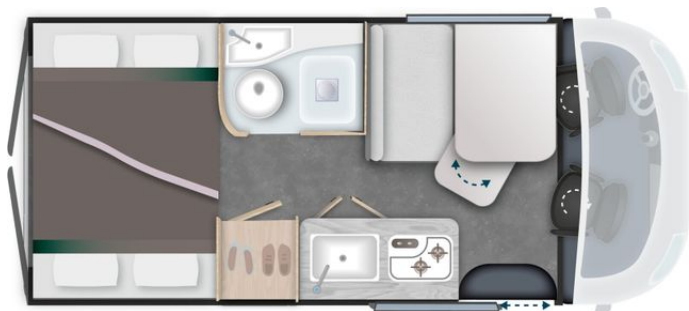

Chausson Van First Line Light V594M Solar, Markise, RFK

Details

Preis

49.990 €

19% MwSt.

Typ	Wohnmobil oder -wagen
Lieferdatum	sofort
Leistung	88 kW / 120 PS
Kilometerstand	0 km
Kraftstoff	Diesel
Getriebe	Schaltgetriebe
Schlafplätze	5

Ausstattung

- Zentralverriegelung
- ESP
- Multifunktionslenkrad
- Seitensitzgruppe
- Kamera
- Tuner/Radio
- Servolenkung
- Partikelfilter
- Markise
- Solaranlage
- Klimaanlage
- Radio DAB
- ABS
- Garantie
- Etagenbett
- WC
- Tempomat

Fahrzeugbeschreibung

Modell 2026

Motor / Chassis: Citroen Jumper 2,2l

Leistung: 88 kW / 120 PS

Getriebe: Schaltgetriebe

zul. Gesamtgewicht: 3500 kg

Bett(en): Etagenbetten

Sitzgruppe: Seitensitzgruppe

Polster: Barcelona

Holzdekor: Klein

SONDERAUSSTATTUNG:

Kontakt

Zentrale
Am Hottenwald 2
66606 Bliesen

Tel.: 06851 802430
E-Mail: verkauf@doerrgruppe.de